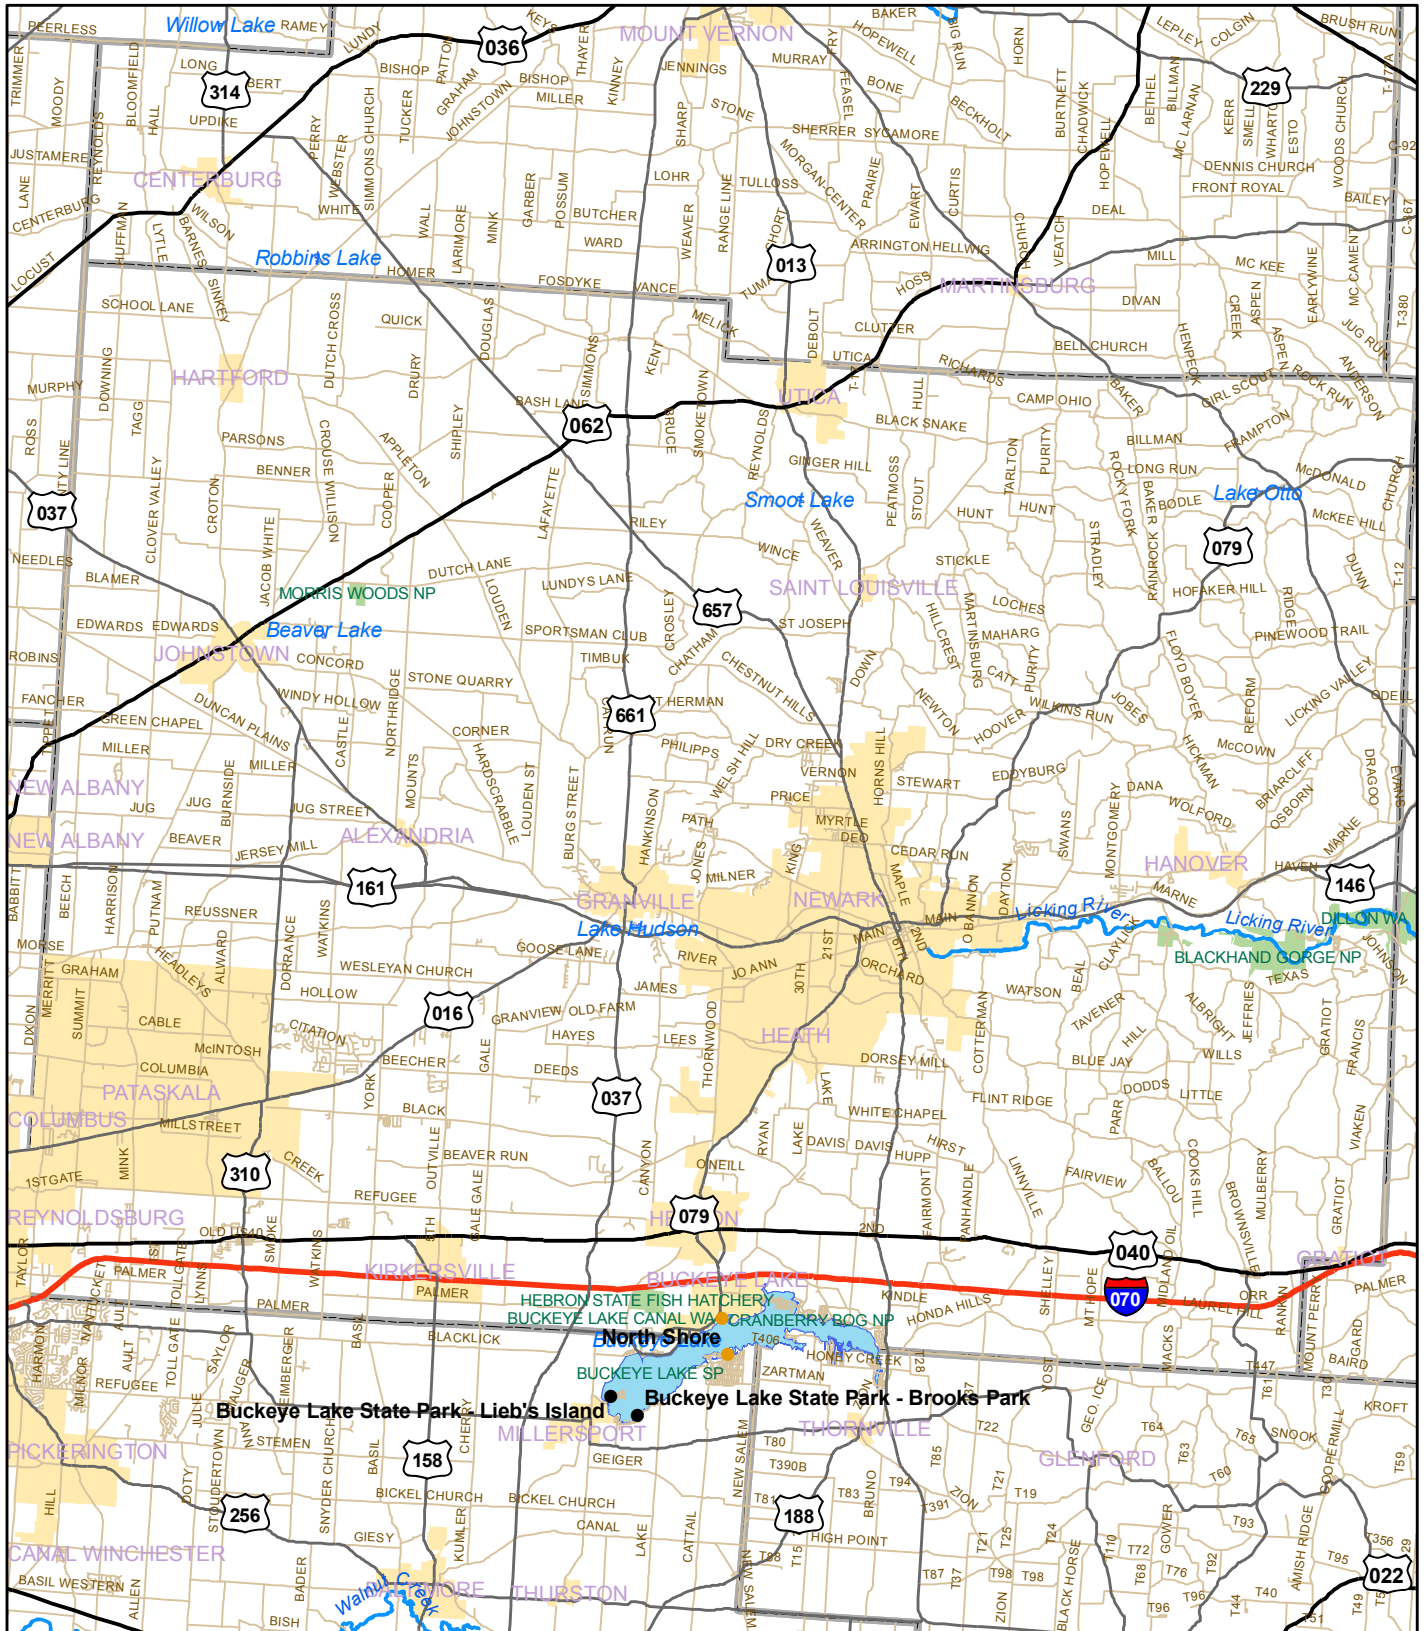

Ohio Boating Access Sites:

Licking County

Legend

Access

- Launch Ramp
- Marina
- Marina & Launch Ramp

Roads

- Interstate
- US Route
- State Route
- County Roads

- Rivers
- Lakes
- Cities
- ODNr Lands
- County

Ohio DNR Division of Watercraft

www.ohiodnr.com/watercraft/

Dataset Date: 10/12/06