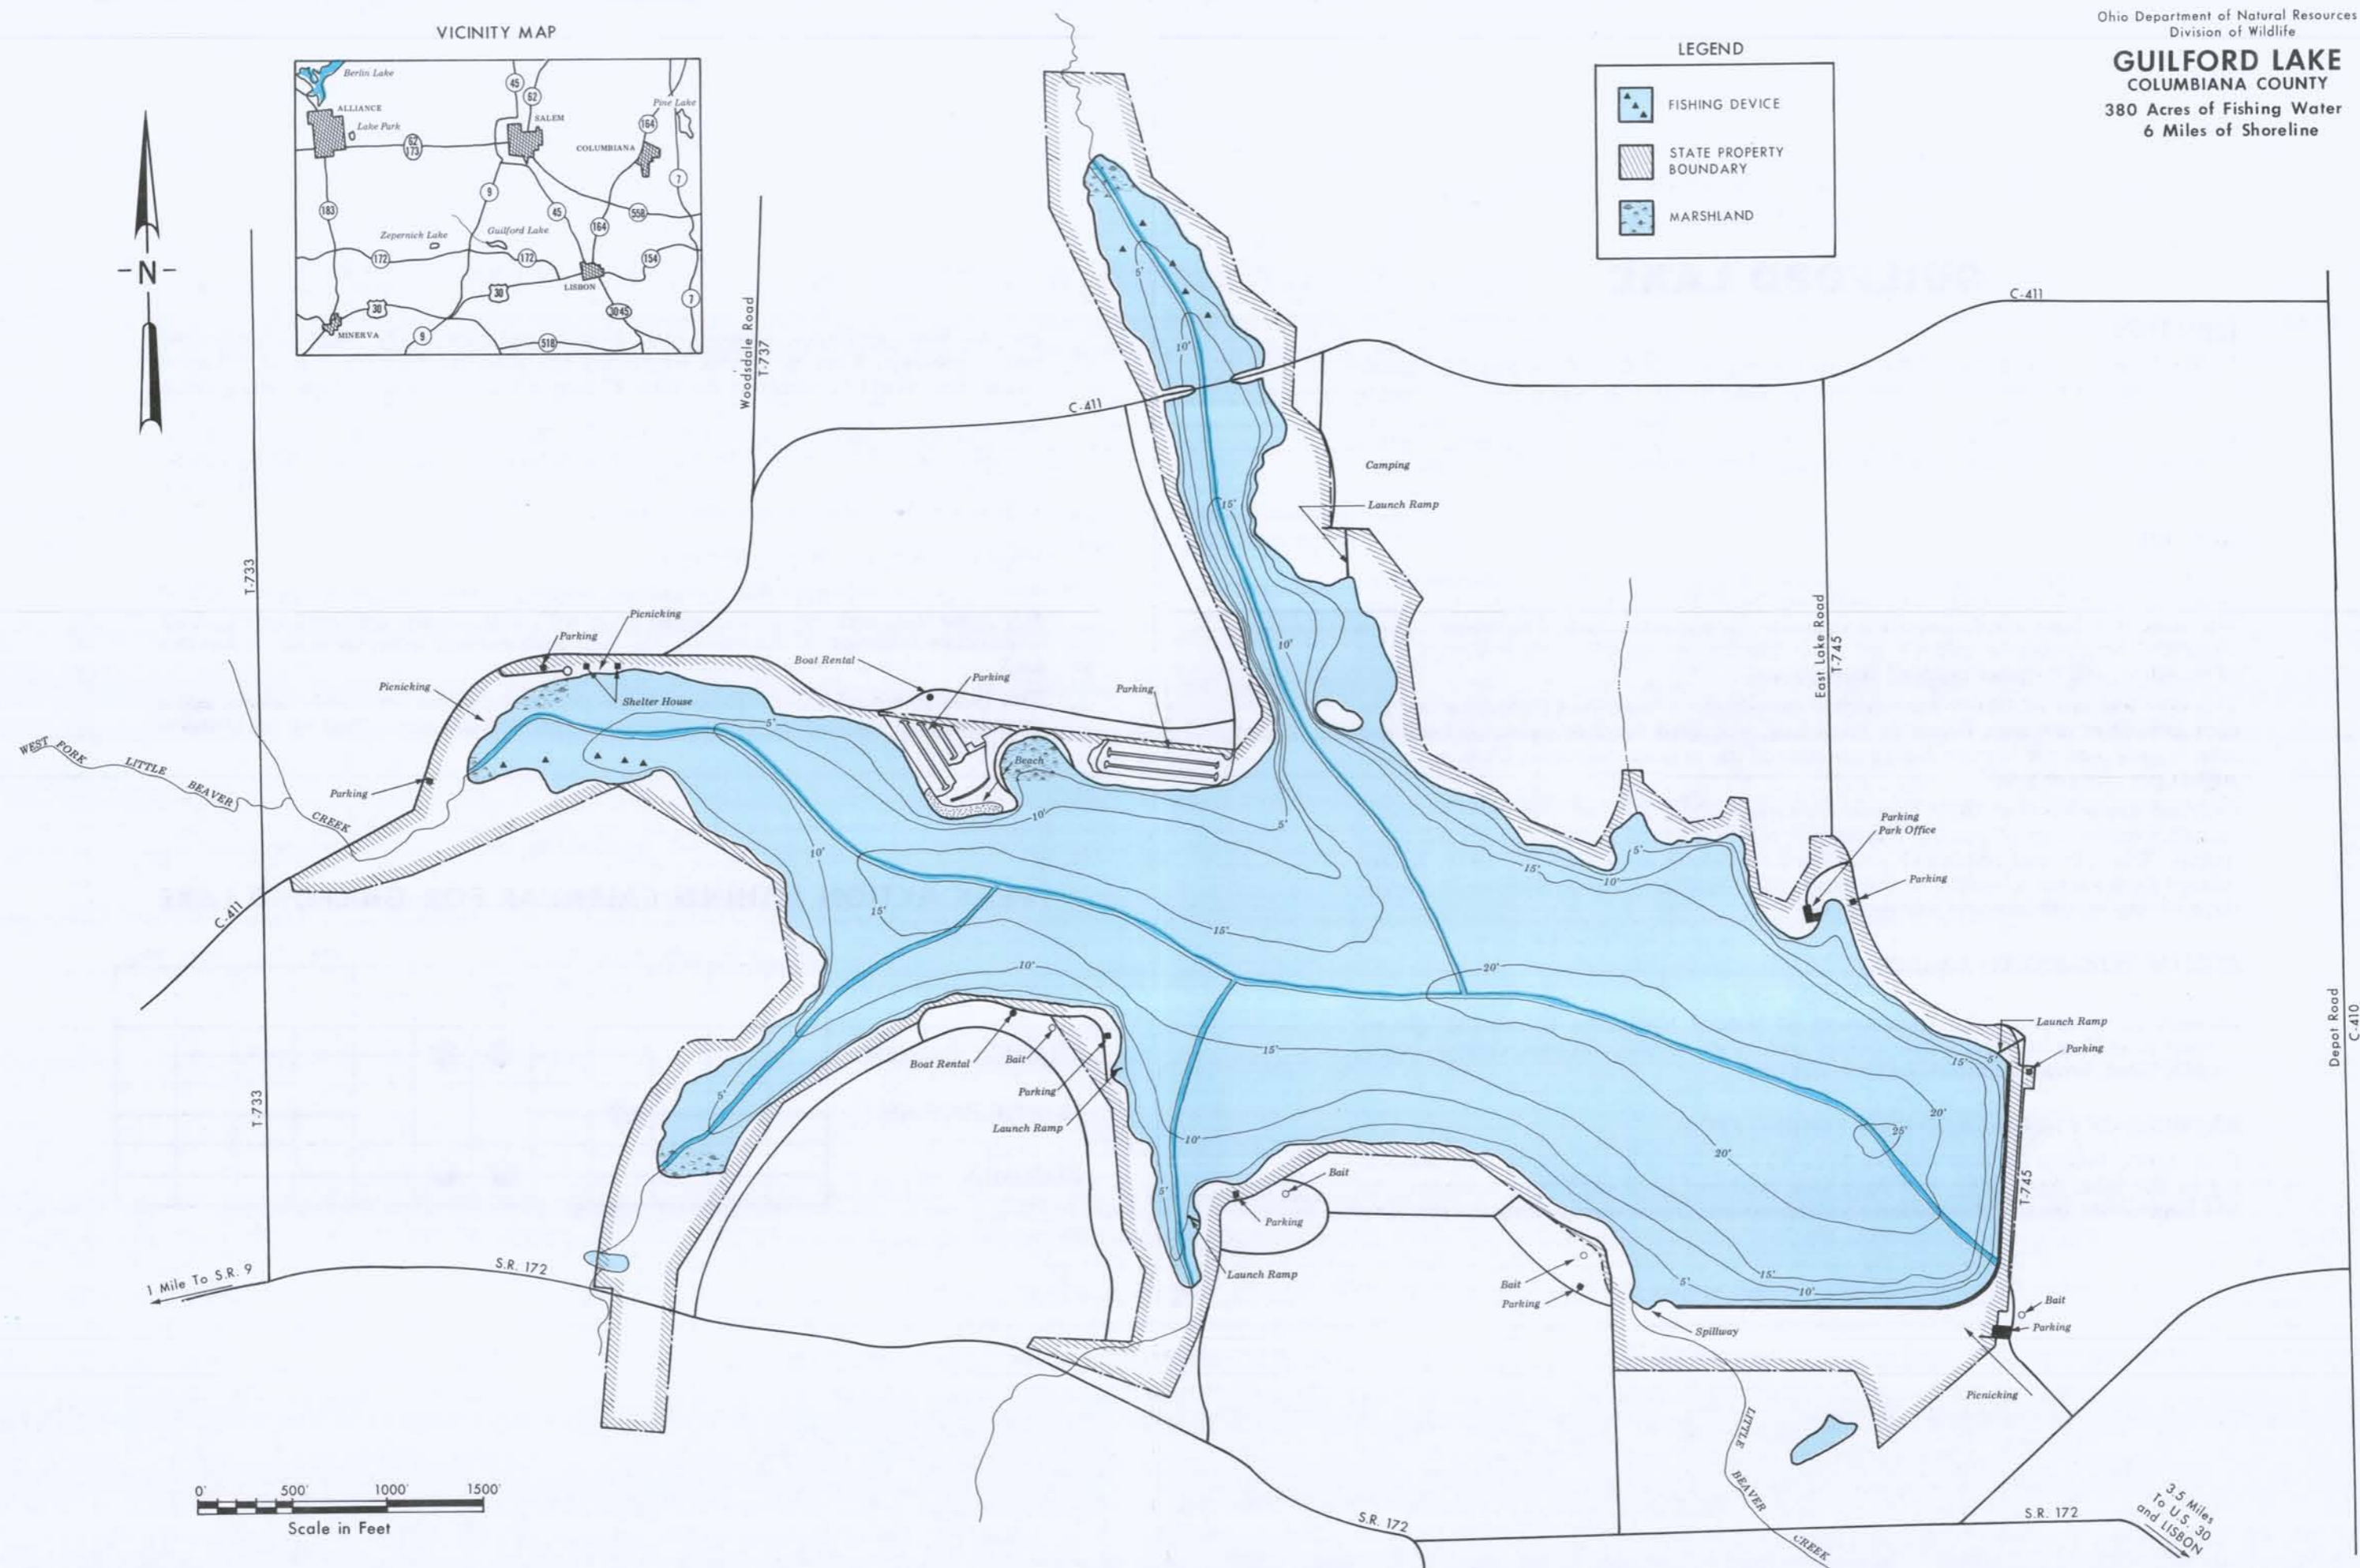

GUILFORD LAKE

COLUMBIANA COUNTY
380 Acres of Fishing Water
6 Miles of Shoreline

Publication 240

VICINITY MAP

LEGEND

3.5 Miles
To U.S. 30
and LISBON