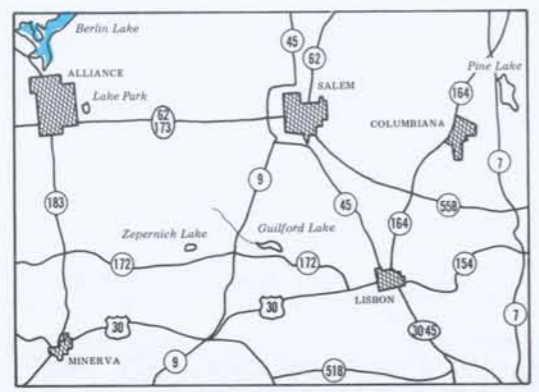

GUILFORD LAKE

COLUMBIANA COUNTY
380 Acres of Fishing Water
6 Miles of Shoreline

Publication 240

VICINITY MAP

LEGEND

3.5 Miles
To U.S. 30
and LISBON