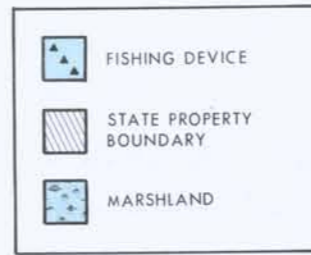

GUILFORD LAKE

COLUMBIANA COUNTY
380 Acres of Fishing Water
6 Miles of Shoreline

Publication 240

VICINITY MAP

LEGEND

3.5 Miles
To U.S. 30
and LISBON