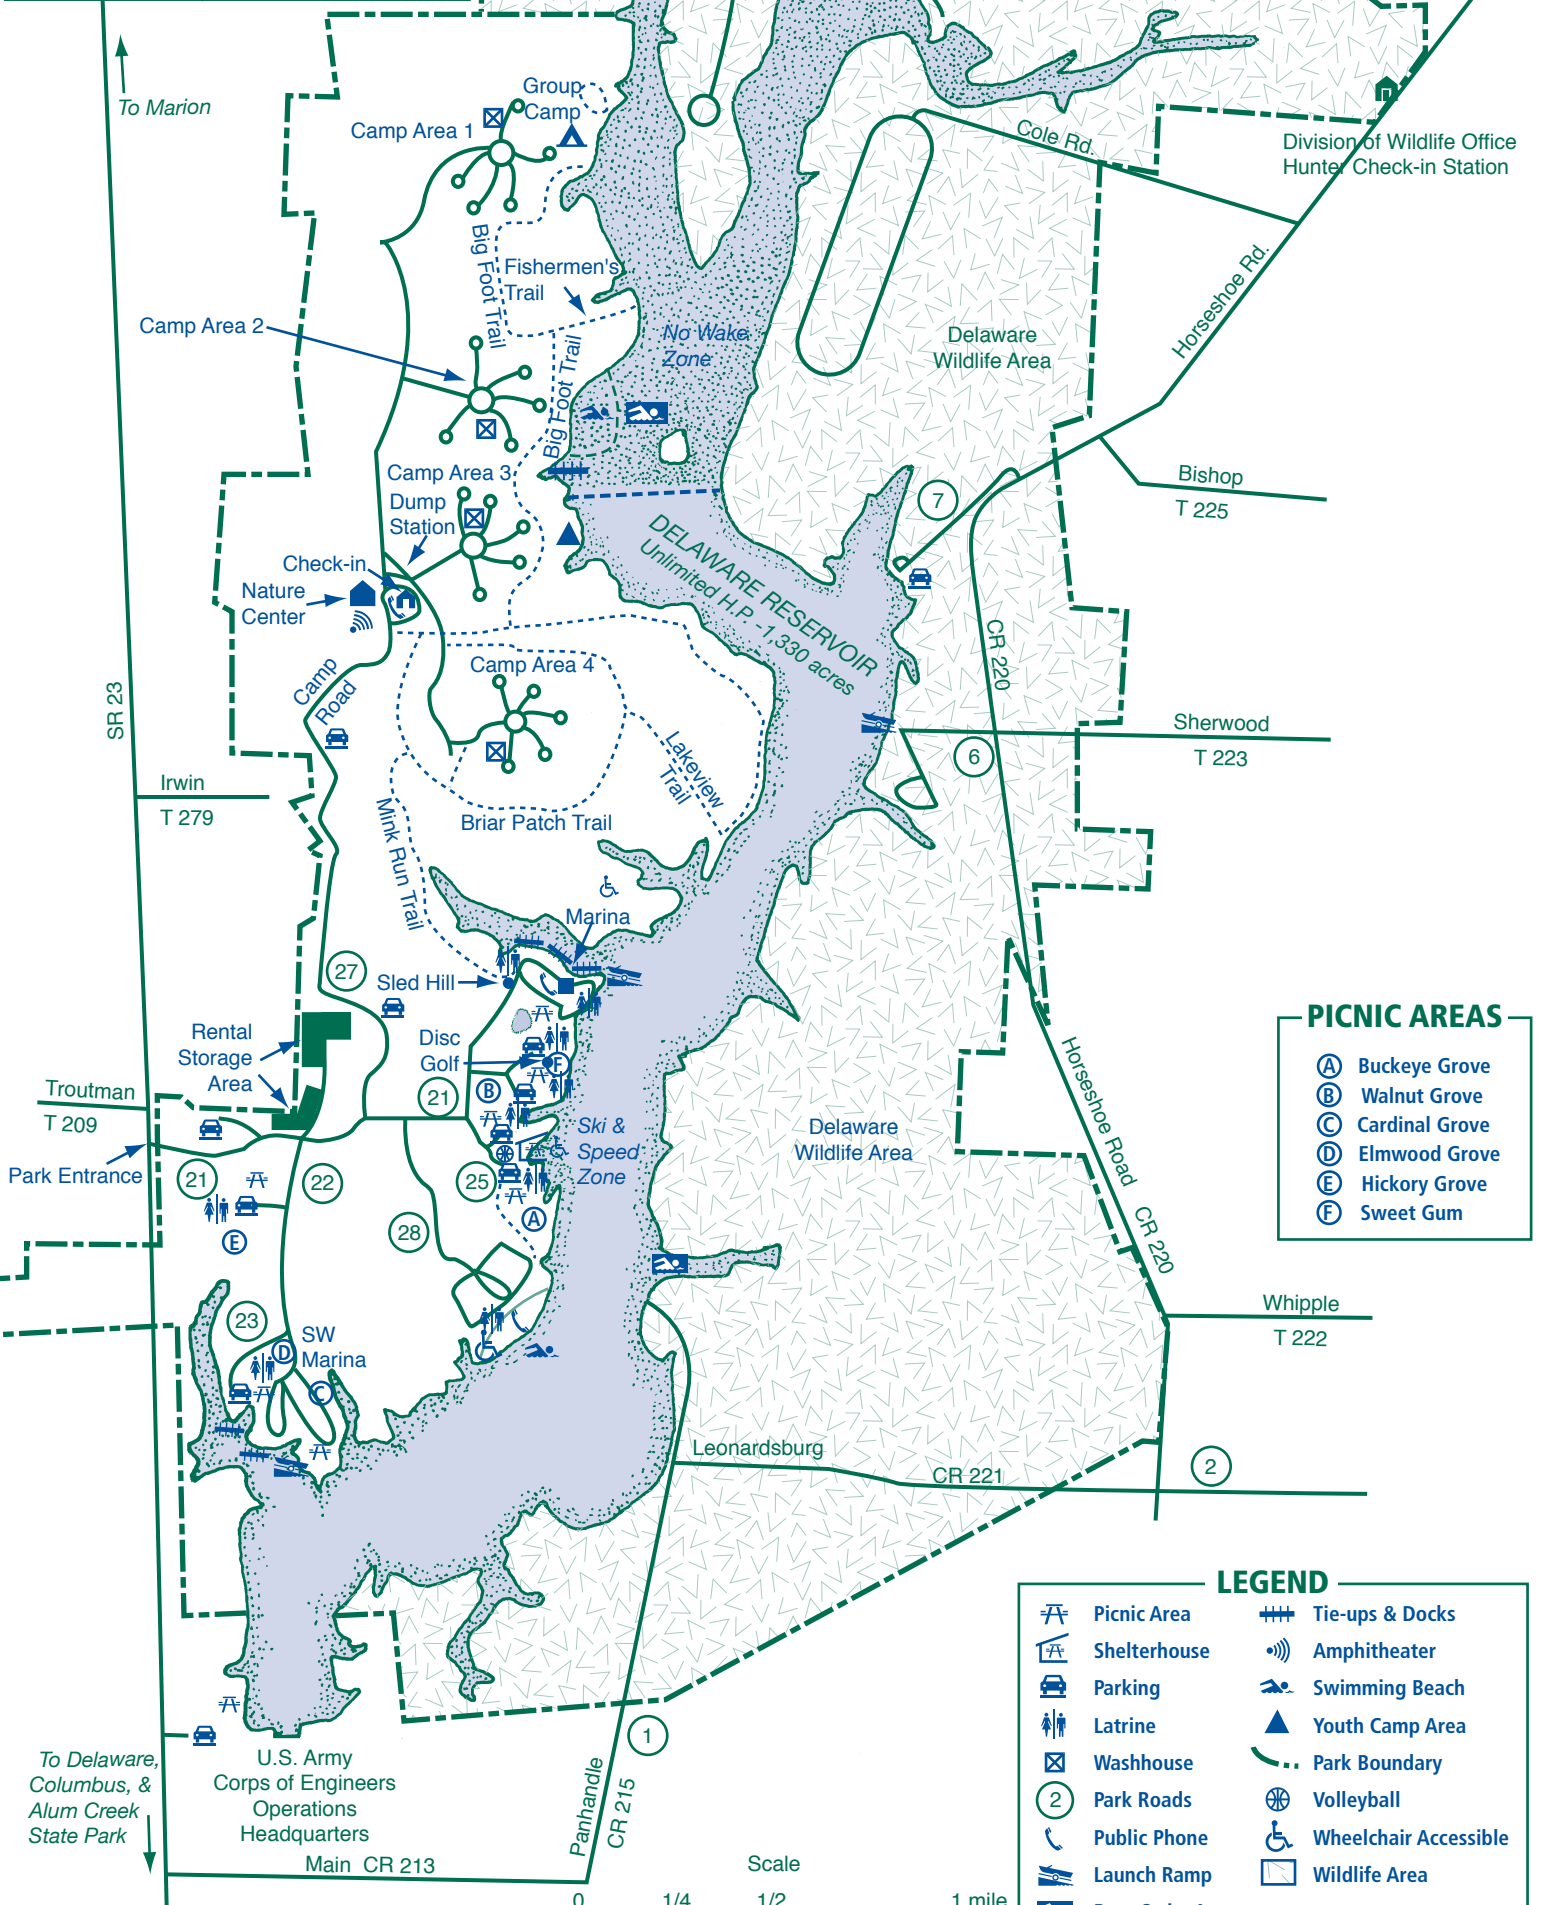

Delaware State Park

Park location:
 5202 U.S. 23 North
 Delaware, Ohio 43015
 (740) 363-4561 - Camp Office
 (740) 363-6102 - Marina

Administration office:
 Alum Creek State Park
 3615 South Old State Road
 Delaware, Ohio 43015
 (740) 548-4631 - Park Office

LOCATION MAP

PICNIC AREAS

- (A) Buckeye Grove
- (B) Walnut Grove
- (C) Cardinal Grove
- (D) Elmwood Grove
- (E) Hickory Grove
- (F) Sweet Gum

LEGEND

- Picnic Area
- Shelterhouse
- Parking
- Latrine
- Washhouse
- Park Roads
- Public Phone
- Launch Ramp
- Boat Swim Area
- Tie-ups & Docks
- Amphitheater
- Swimming Beach
- Youth Camp Area
- Park Boundary
- Volleyball
- Wheelchair Accessible
- Wildlife Area