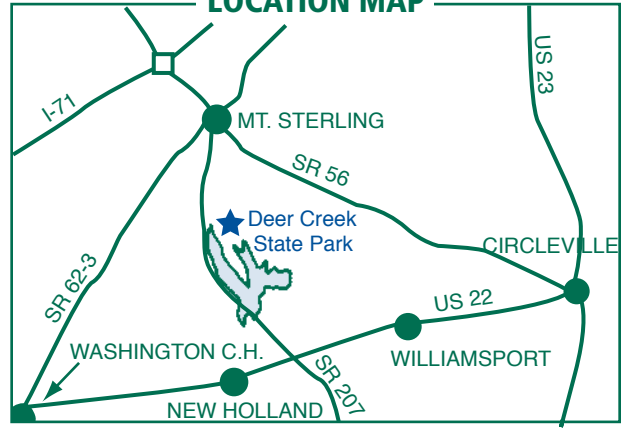

Deer Creek State Park

20635 State Park Road 20
Mt. Sterling, Ohio 43143

(740) 869-3124 - Park Office
(740) 869-3508 - Camp Office
(740) 869-3088 - Golf Course
(740) 869-3728 - Lake Condition

Deer Creek Resort Lodge
22300 State Park Road 20
Mt. Sterling, Ohio 43143

(740) 869-2020 - Lodge/Cottages

LOCATION MAP

Scale

LEGEND

- Park Office
- Boat Launch
- Shelterhouse
- Amphitheater and Nature Center
- Park & Wildlife Area Boundary
- Picnic Area
- Restroom or Latrine
- Playground
- Public Phone
- Miniature Golf
- Beach
- Volleyball
- Basketball
- Wheelchair Accessible
- Snowmobile/Bridle Trail
- Hiking Trail
- Camping

HIKING TRAILS

- A** Meadow
- B** Rolling Hills
- C** Marsh Walk
- D** Ridge
- E** Adena Ridge
- F** Van Horn
- G** Waterloo

Public phones available at:
Camp, Lodge, Pro Shop, Beach,
Harding Cabin, Marina