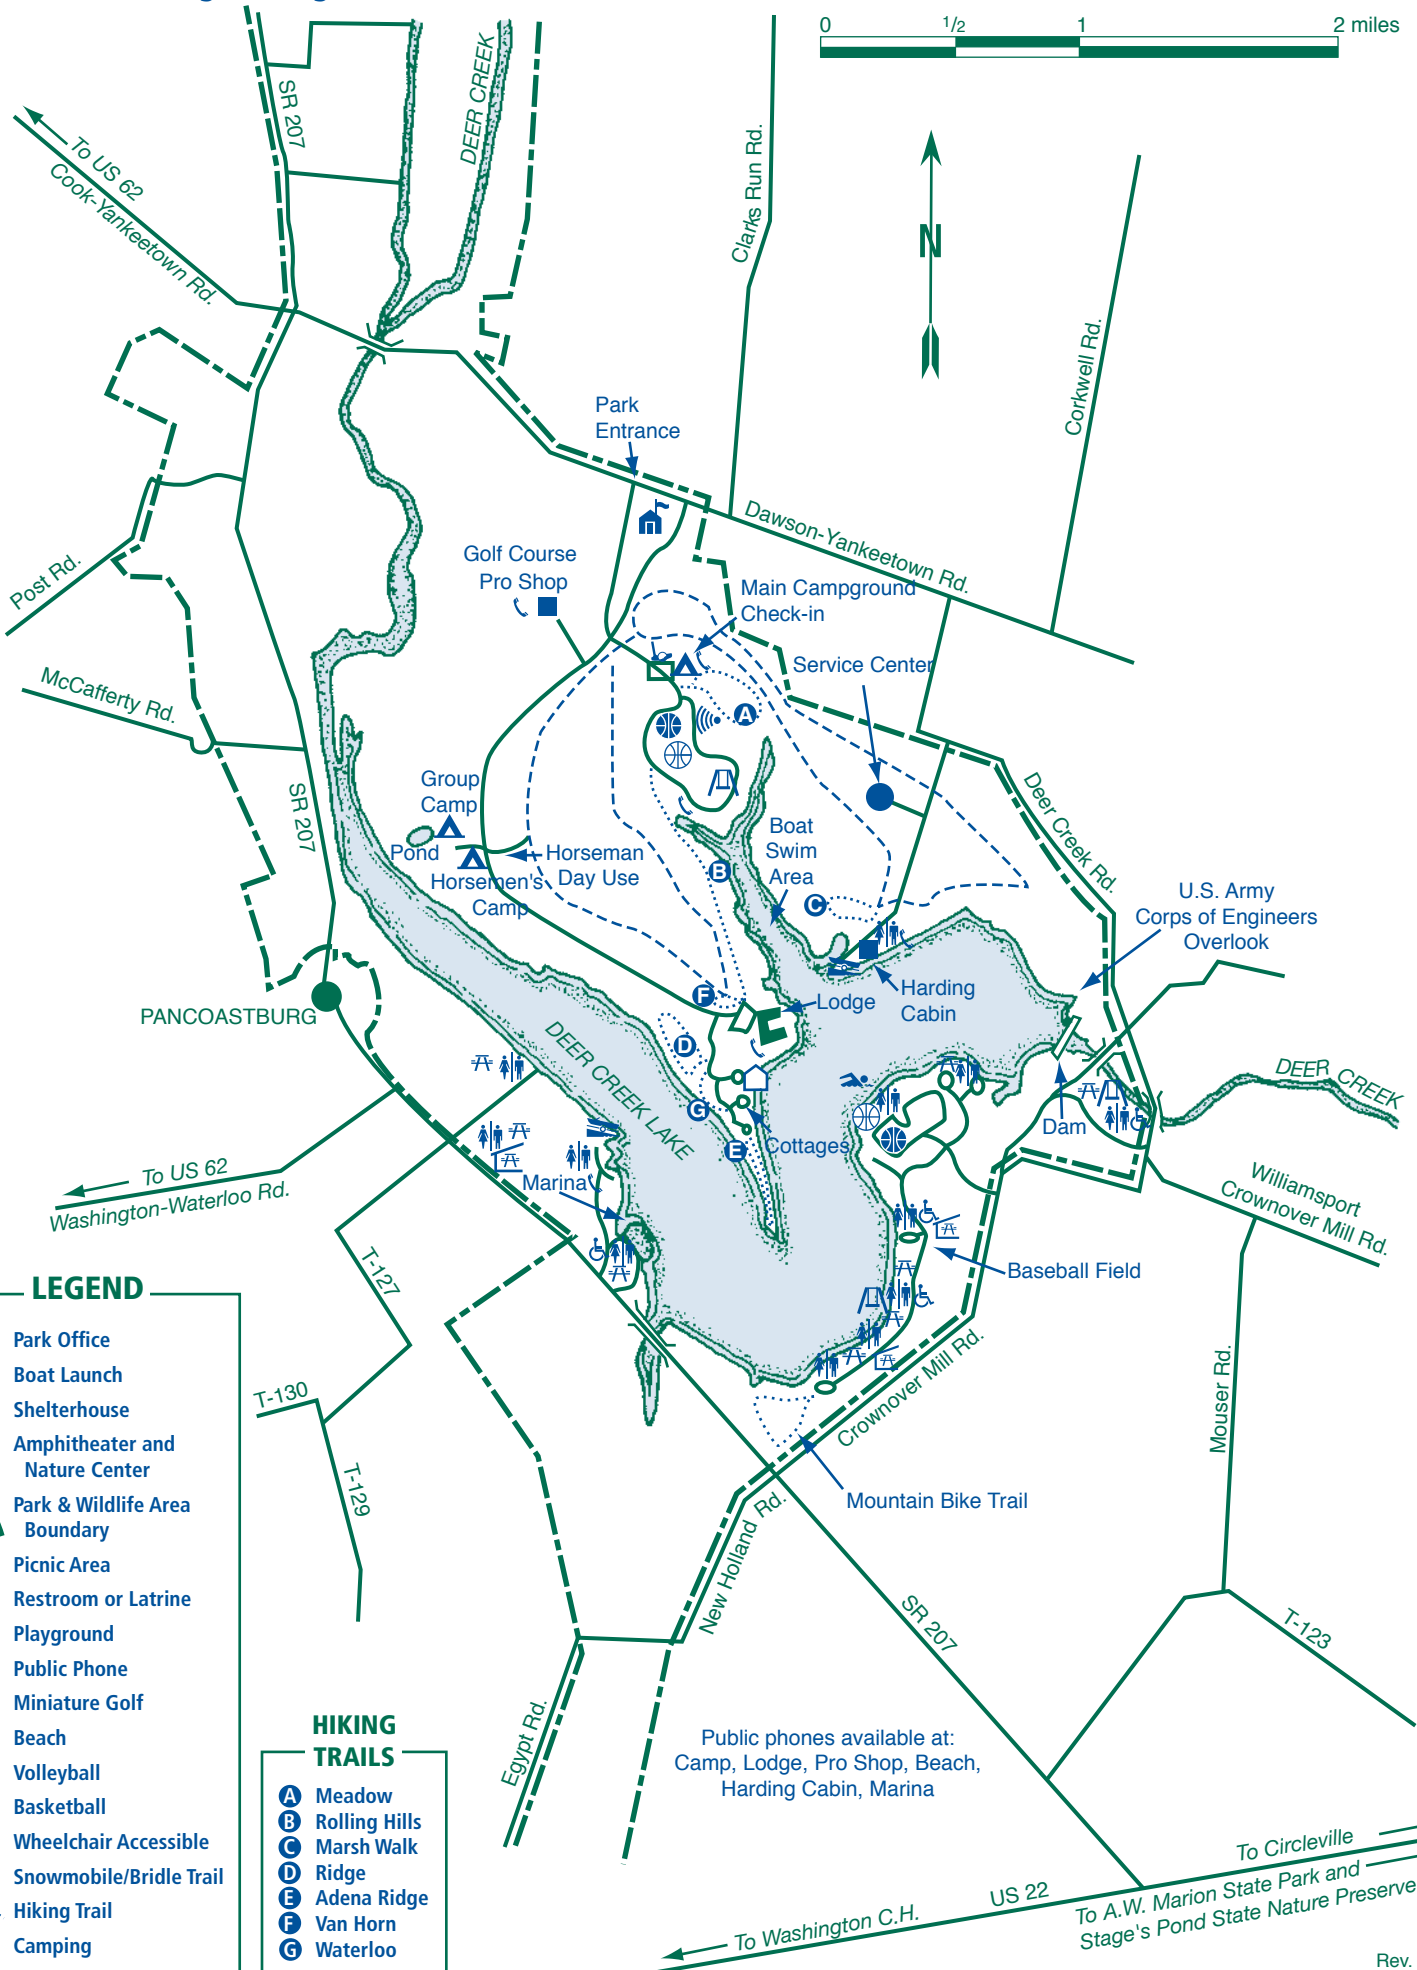

Deer Creek State Park

20635 State Park Road 20
Mt. Sterling, Ohio 43143

(740) 869-3124 - Park Office
(740) 869-3508 - Camp Office
(740) 869-3088 - Golf Course
(740) 869-3728 - Lake Condition

Deer Creek Resort Lodge
22300 State Park Road 20
Mt. Sterling, Ohio 43143

(740) 869-2020 - Lodge/Cottages

LOCATION MAP

Scale

LEGEND

- Park Office
- Boat Launch
- Shelterhouse
- Amphitheater and Nature Center
- Park & Wildlife Area Boundary
- Picnic Area
- Restroom or Latrine
- Playground
- Public Phone
- Miniature Golf
- Beach
- Volleyball
- Basketball
- Wheelchair Accessible
- Snowmobile/Bridle Trail
- Hiking Trail
- Camping

HIKING TRAILS

- A** Meadow
- B** Rolling Hills
- C** Marsh Walk
- D** Ridge
- E** Adena Ridge
- F** Van Horn
- G** Waterloo

Public phones available at:
Camp, Lodge, Pro Shop, Beach,
Harding Cabin, Marina