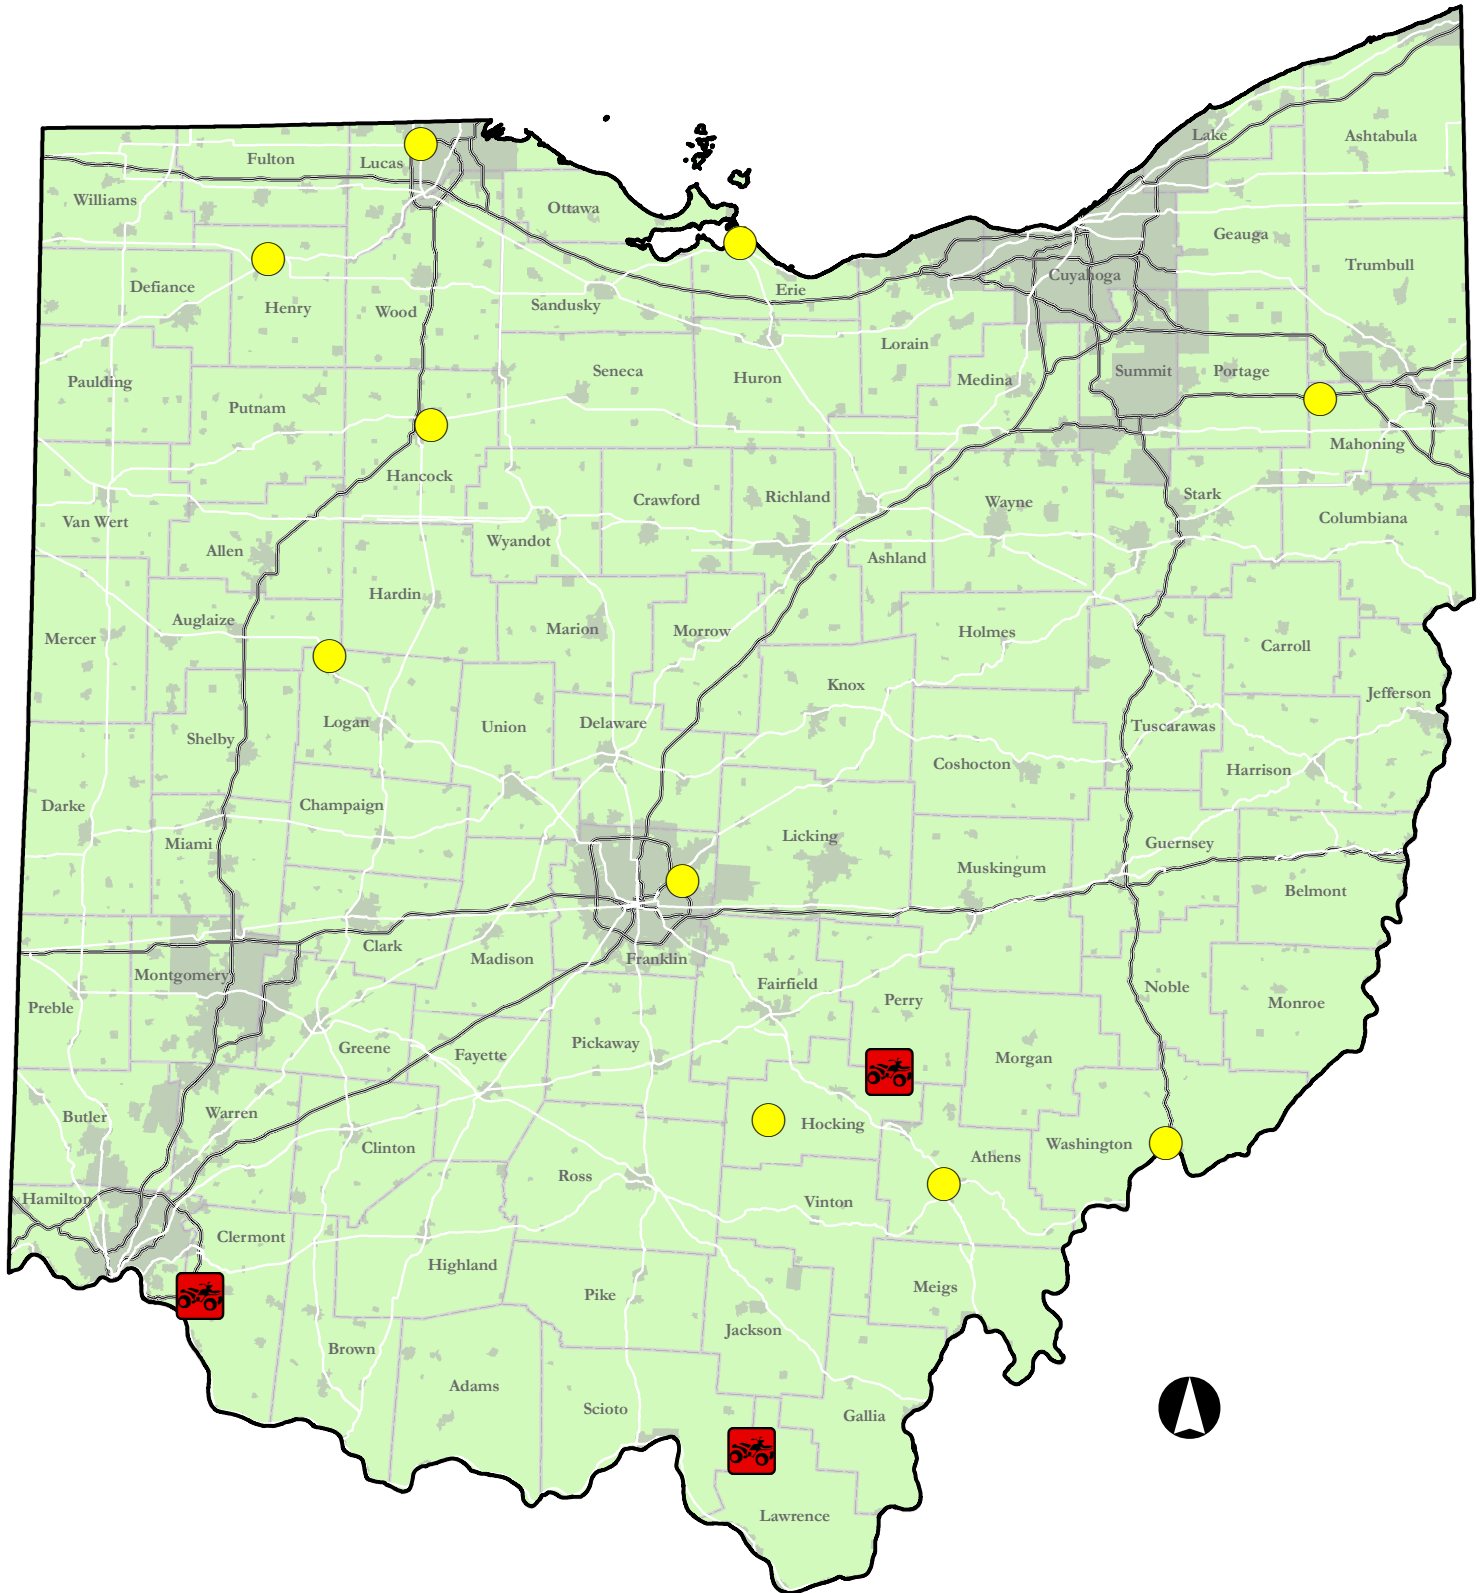

Recommended RTP Grants, FY2007

Ohio Department of Natural Resources
 Division of Real Estate and Land Management
 Recreation Services Section
 (614) 265-6402

Map Created By:
 Ohio Department of Natural Resources
 Division of Real Estate and Land Management
 GIS/Resource Analysis Section
 (614) 265-1044

RECOMMENDED GRANTS

-  Non-Motorized
-  Motorized

January 24, 2008